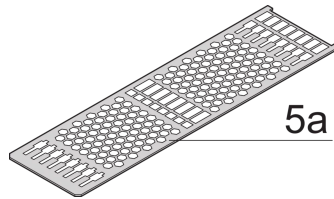

24812-792 FRAME TYPE PLUG-IN UNIT PRO KIT, PERFORATED COVERS, 1 CONNECTOR, 6 U, 42 HP, 227 MM

## KEY FEATURES

---

Extruded side panels right and left, with grooves for insertion of a printed circuit board (standard board position is on the left only)

Rear panel with cut-out for single connector (conforms to EN 60603, DIN 41612, construction types: B, C, D, F, H, Q, R, S)

Cover plate with perforation, for guide rails (airflow approx. 60%); please order guide rails separately

EMC Shielding: No

Rear Panel Type: Single Connector Cut-Out

Cover Plate Type: Cover Plate with Perforation for Guide Rails

Material: Aluminum

Front Finish: Anodized

Rear Finish: Anodized

Cooling: Perforated