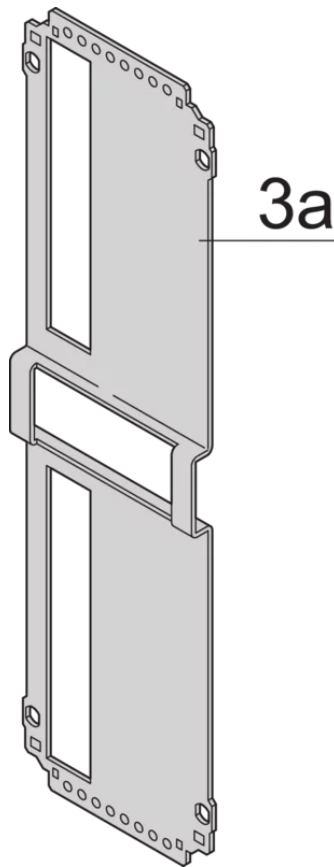

24812-792 FRAME TYPE PLUG-IN UNIT PRO KIT, PERFORATED COVERS, 1 CONNECTOR, 6 U, 42 HP, 227 MM

## KEY FEATURES

---

Extruded side panels right and left, with grooves for insertion of a printed circuit board (standard board position is on the left only)

Rear panel with cut-out for single connector (conforms to EN 60603, DIN 41612, construction types: B, C, D, F, H, Q, R, S)

Cover plate with perforation, for guide rails (airflow approx. 60%); please order guide rails separately

EMC Shielding: No

Rear Panel Type: Single Connector Cut-Out

Cover Plate Type: Cover Plate with Perforation for Guide Rails

Material: Aluminum

Front Finish: Anodized

Rear Finish: Anodized

Cooling: Perforated