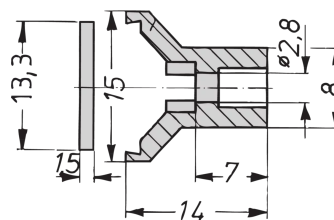

24812-556 FRAME TYPE PLUG-IN UNIT PRO KIT, WITH HOOD, UNSHIELDED, 6 U, 6 HP, 227 MM

**KEY FEATURES**

Fits all products conforming to IEC-60297-3-101

Protects a PCB against mechanical damage and discharges electrostatic buildup; for Euroboard formats