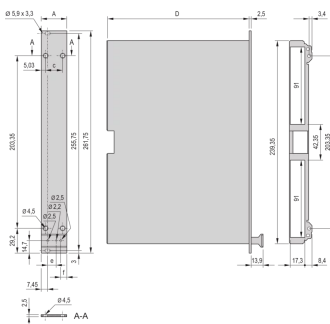

24812-556 FRAME TYPE PLUG-IN UNIT PRO KIT, WITH HOOD, UNSHIELDED, 6 U, 6 HP, 227 MM

**KEY FEATURES**

Fits all products conforming to IEC-60297-3-101

Protects a PCB against mechanical damage and discharges electrostatic buildup; for Euroboard formats

## PRODUCT ATTRIBUTES

---

Product Type: Cassette

Type: Frame Type Plug-in Units PRO with Hood

Handle Type: Trapezoid

Rack Height: 6 U

Rack Width: 6 HP

Depth: 227 mm