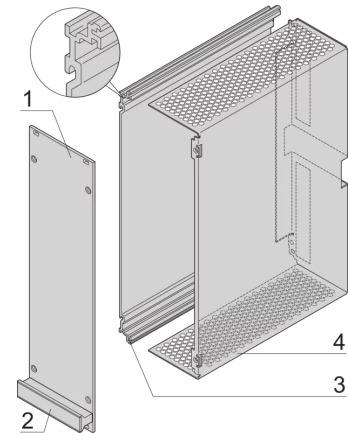

24812-556 FRAME TYPE PLUG-IN UNIT PRO KIT, WITH HOOD, UNSHIELDED, 6 U, 6 HP, 227 MM

**KEY FEATURES**

Fits all products conforming to IEC-60297-3-101

Protects a PCB against mechanical damage and discharges electrostatic buildup; for Euroboard formats

## PRODUCT ATTRIBUTES

---

Product Type: Cassette

Type: Frame Type Plug-in Units PRO with Hood

Handle Type: Trapezoid

Rack Height: 6 U

Rack Width: 6 HP

Depth: 227 mm