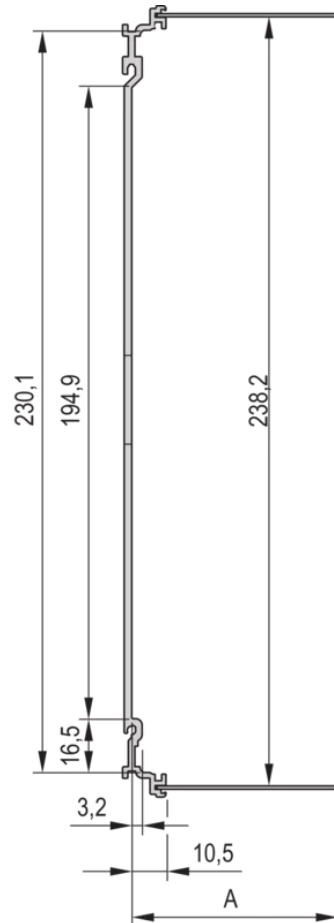

24812-556 FRAME TYPE PLUG-IN UNIT PRO KIT, WITH HOOD, UNSHIELDED, 6 U, 6 HP, 227 MM

**KEY FEATURES**

Fits all products conforming to IEC-60297-3-101

Protects a PCB against mechanical damage and discharges electrostatic buildup; for Euroboard formats

## PRODUCT ATTRIBUTES

---

Product Type: Cassette

Type: Frame Type Plug-in Units PRO with Hood

Handle Type: Trapezoid

Rack Height: 6 U

Rack Width: 6 HP

Depth: 227 mm

EMC Shielding: No

Rear Panel Type: Single Connector Cut-Out

Cover Plate Type: Hood

Material: Aluminum

Front Finish: Anodized

Rear Finish: Anodized

Cooling: Perforated