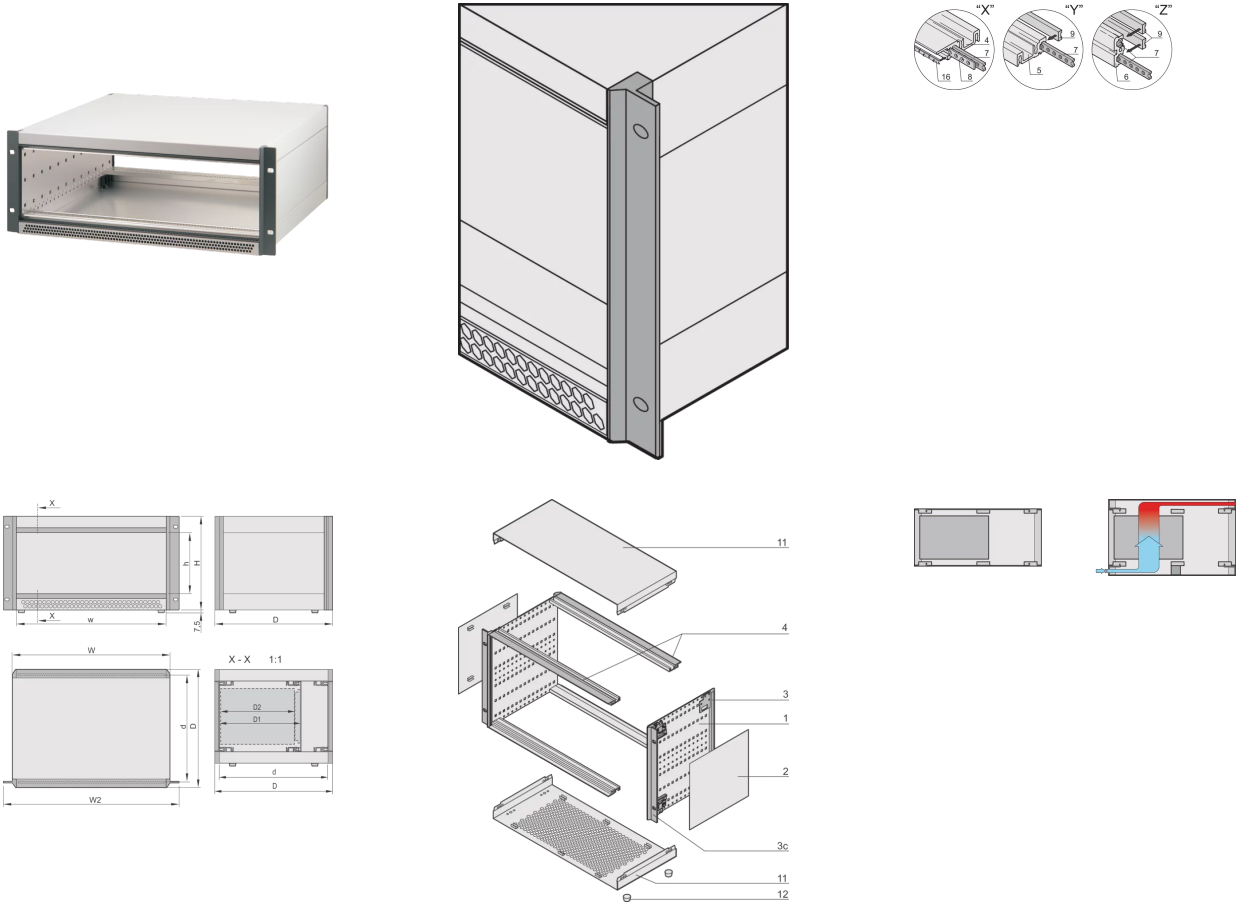

24571-681 RATIOACPRO AIR 19" RACK MOUNT CASE, RETROFITTABLE SHIELDING, 6/7 U, 84 HP, 315 MM

**KEY FEATURES**

Cases for individual assembly with 19" standard components or specific internal mounting, e.g. with mounting plate

Retrofittable EMC shielding

Version with 19" mounting brackets, no visible screws

The case has 2 x 1/2 U clearances for ventilation beneath and above the board cage

For board depth 160 mm, 220 mm, 280 mm, and 340 mm (depending on case depth)

Symmetrical design, identical front and rear side

Conforms with DIN EN 62368-1

Rack Width: 84 HP

Width: 448.9 mm

Usable Width: 432 mm

Depth: 315.5 mm

EMC Shielding: No (Retrofittable)

Static Load: 25 kg

Protection Rating: IP20

Front Frame Construction: 19" Mounting Brackets; Horizontal Rails