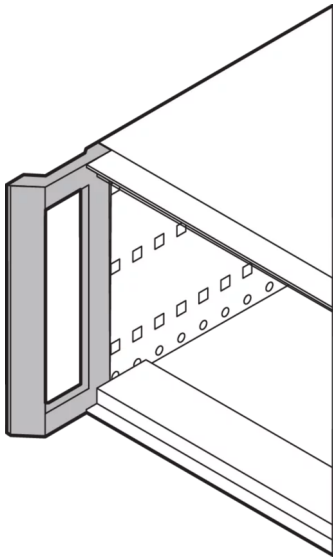

### KEY FEATURES

---

For retrofitting of cases with cover strip and replace it by a front handle

### PRODUCT ATTRIBUTES

---

Product Type: Handle

Type: Static

Works With: Cases

Handle Type: Front Handle

Material: Aluminum

Color: Grey