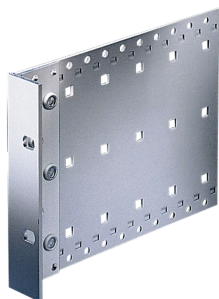

## 24564-451 EUROPACPRO SIDE PANEL FOR TEXTILE GASKET, TYPE H, HEAVY, 6 U, 355 MM

Combinations of horizontal rails and side panels

⊕ = can be combined ⊖ = combination not recommended

	Heavy H	Heavy L	Light L	Light H
Heavy H	⊖	⊕	⊕	⊕
Heavy L	⊕	⊕	⊕	⊕
Light L	⊕	⊕	⊖	⊖
Horizontal rail	⊕	⊕	⊕	⊕
Side panel	Light L	Heavy L	Heavy H	Light H

### KEY FEATURES

For high mechanical demands, 19" bracket, tox-cold welded, Al, 2-mm, clear passivated, front anodized

Versions for EMC textile gasket

### PRODUCT ATTRIBUTES

Product Type: Side Panel

Product Family: EuropacPRO

Type: Type H

Rack Height: 6 U

Board Depth: 355 mm

Package Quantity: 2

Depth: 355 mm

### ADDITIONAL PRODUCT DETAILS

Side Panel, Type H, with handle holes, tox welded to the 19" bracket for textile gasket.

Side panel and 19" bracket are tox-cold welded together. tox = Clinching technique, without add aids. This takes place with special tools and high pressure.