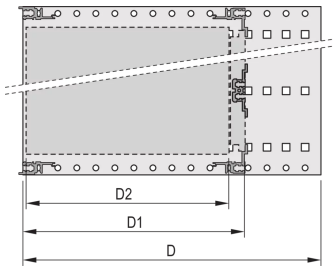

### KEY FEATURES

Subrack with side panel type F ("flexible"), front 19" bracket included, depth-adjustable 19" bracket sold separately (not included in items delivered)

Aluminum construction

IP 20, in accordance with IEC 60529

Internal and external dimensions in accordance with: IEC 60297-3-100, -101, IEEE 1101.1

Rear horizontal rails for connector mounting (IEC 60603-2 / DIN 41612)

Modifications such as cutouts, different finishes or dimensions available

### PRODUCT ATTRIBUTES

Product Type: Subrack/Chassis

Rack Height: 6 U

Rack Width: 84 HP

Depth: 295 mm

For Mounting: DIN Connector

Board Depth: 160 mm; 220 mm; 280 mm / 160 mm; 220 mm; 280 mm / 160 mm; 220 mm; 280 mm