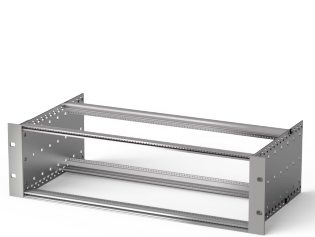

### KEY FEATURES

Subrack with side panel type F ("flexible"), front 19" bracket included, depth-adjustable 19" bracket sold separately (not included in items delivered)

Aluminum construction

IP 20, in accordance with IEC 60529