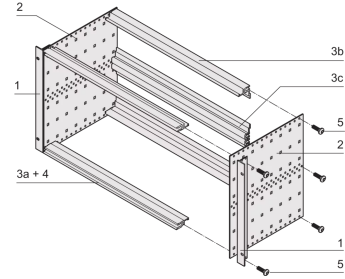

### KEY FEATURES

Subrack with side panel type F ("flexible"), front 19" bracket included, depth-adjustable 19" bracket sold separately (not included in items delivered)

Aluminum construction

IP 20, in accordance with IEC 60529