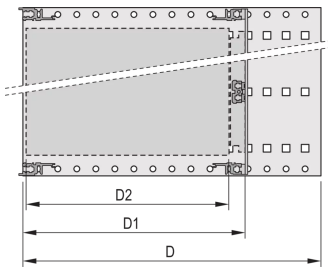

24563-433 EUROPACPRO 19" SUBRACK KIT FOR BACKPLANE, RETROFIT SHIELDING, 6 U, 295 MM

KEY FEATURES

Subrack with side panel type F ("flexible"), front 19" bracket included, depth-adjustable 19" bracket sold separately (not included in items delivered)

Rear horizontal rail for backplane mounting with insulation strip

Aluminum construction

IP 20, in accordance with IEC 60529

Modifications such as cutouts, different finishes or dimensions available

Supplied as space-saving flat-pack

Horizontal rail type "light"

Internal and external dimensions in accordance with: IEC 60297-3-100, -101, IEEE 1101.1

PRODUCT ATTRIBUTES

Product Type: Subrack/Chassis

Rack Height: 6 U