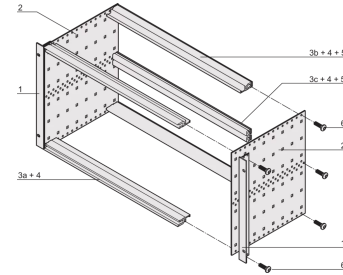

24563-433 EUROPACPRO 19" SUBRACK KIT FOR BACKPLANE, RETROFIT SHIELDING, 6 U, 295 MM

**KEY FEATURES**

Subrack with side panel type F ("flexible"), front 19" bracket included, depth-adjustable 19" bracket sold separately (not included in items delivered)

Rear horizontal rail for backplane mounting with insulation strip

Aluminum construction

IP 20, in accordance with IEC 60529

Modifications such as cutouts, different finishes or dimensions available

Supplied as space-saving flat-pack

Horizontal rail type "light"

Internal and external dimensions in accordance with: IEC 60297-3-100, -101, IEEE 1101.1

**PRODUCT ATTRIBUTES**

Product Type: Subrack/Chassis

Rack Height: 6 U

Rack Width: 84 HP

Depth: 295 mm

For Mounting: Backplane

Board Depth: 160 mm; 220 mm; 280 mm / 160 mm; 220 mm; 280 mm / 160 mm; 220 mm; 280 mm

EMC Shielding: No

EMC Gasket Type: Stainless Steel (retrofittable)

Static Load: 11 kg

Handle Included: No