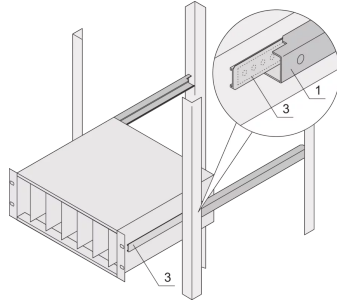

## 24562-474 TELESCOPIC SLIDES C-PROFILE FOR CABINET-FOR FITTING NOVASTAR, 800 MM

### KEY FEATURES

For mounting 84 HP wide subracks in the 19" plane

Loading capacity: 25 kg per pair

The guiding profile (1) is matched to the fixing dimension in the cabinet (it is bolted to the 19" profile of the cabinet); the adaptor Rail (3) is matched to the depth and fixing dimension on the subrack (it is inserted into the guiding profile like a telescopic slide)

### PRODUCT ATTRIBUTES

Product Type: Telescopic Slide

Product Family: Novastar

Type: C Profile

Depth: 800 mm

### ADDITIONAL PRODUCT DETAILS

Telescopic slides-with-guiding profile-for fitting in cabinets with 25 kg load capacity.

No protection against extraction, no stop at full extension.

The reinforcement Rail and the C-Rails have been tested in accordance with the Russian atomic energy authority GAN standards.