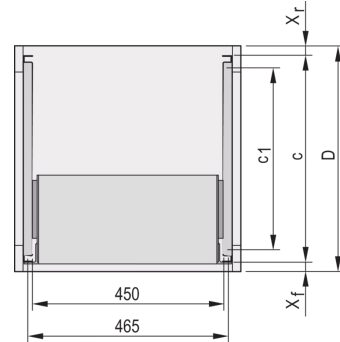

## 24562-474 TELESCOPIC SLIDES C-PROFILE FOR CABINET-FOR FITTING NOVASTAR, 800 MM

### KEY FEATURES

For mounting 84 HP wide subracks in the 19" plane

Loading capacity: 25 kg per pair

The guiding profile (1) is matched to the fixing dimension in the cabinet (it is bolted to the 19" profile of the cabinet); the adaptor Rail (3) is matched to the depth and fixing dimension on the subrack (it is inserted into the guiding profile like a telescopic slide)

### PRODUCT ATTRIBUTES

Product Type: Telescopic Slide

Product Family: Novastar

Type: C Profile

Depth: 800 mm

### ADDITIONAL PRODUCT DETAILS

Telescopic slides-with-guiding profile-for fitting in cabinets with 25 kg load capacity.

No protection against extraction, no stop at full extension.

The reinforcement Rail and the C-Rails have been tested in accordance with the Russian atomic energy authority GAN standards.