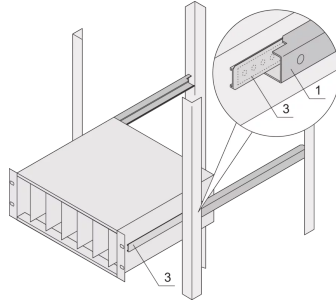

24562-472 TELESCOPIC SLIDES C-PROFILE FOR CABINET-FOR FITTING VARISTAR, 1100 MM

KEY FEATURES

For mounting 84 HP wide subracks in the 19" plane

Loading capacity: 25 kg per pair

The guiding profile (1) is matched to the fixing dimension in the cabinet (it is bolted to the 19" profile of the cabinet); the adaptor Rail (3) is matched to the depth and fixing dimension on the subrack (it is inserted into the guiding profile like a telescopic slide)

PRODUCT ATTRIBUTES

Product Type: Telescopic Slide

Product Family: Varistar

Type: C Profile

Depth: 1100 mm

ADDITIONAL PRODUCT DETAILS

Telescopic slides-with-guiding profile-for fitting in cabinets with 25 kg load capacity.