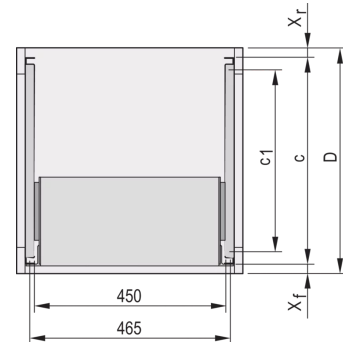

24562-472 TELESCOPIC SLIDES C-PROFILE FOR CABINET-FOR FITTING VARISTAR, 1100 MM

KEY FEATURES

For mounting 84 HP wide subracks in the 19" plane

Loading capacity: 25 kg per pair

The guiding profile (1) is matched to the fixing dimension in the cabinet (it is bolted to the 19" profile of the cabinet); the adaptor Rail (3) is matched to the depth and fixing dimension on the subrack (it is inserted into the guiding profile like a telescopic slide)

PRODUCT ATTRIBUTES

Product Type: Telescopic Slide

Product Family: Varistar

Type: C Profile

Depth: 1100 mm

ADDITIONAL PRODUCT DETAILS

Telescopic slides-with-guiding profile-for fitting in cabinets with 25 kg load capacity.