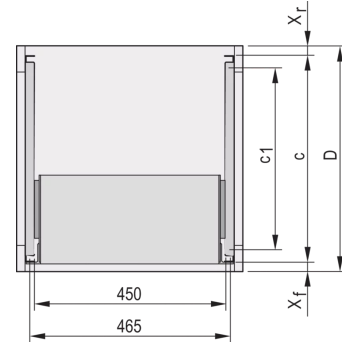

24562-468 TELESCOPIC SLIDES C-PROFILE FOR CABINET-FOR FITTING VARISTAR, 1000 MM

KEY FEATURES

For mounting 84 HP wide subracks in the 19" plane

Loading capacity: 25 kg per pair

The guiding profile (1) is matched to the fixing dimension in the cabinet (it is bolted to the 19" profile of the cabinet); the adaptor Rail (3) is matched to the depth and fixing dimension on the subrack (it is inserted into the guiding profile like a telescopic slide)

PRODUCT ATTRIBUTES

Product Type: Telescopic Slide

Product Family: Varistar

Type: C Profile

Depth: 1000 mm

ADDITIONAL PRODUCT DETAILS

Telescopic slides-with-guiding profile-for fitting in cabinets with 25 kg load capacity.