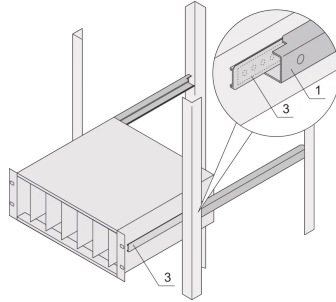

24562-468 TELESCOPIC SLIDES C-PROFILE FOR CABINET-FOR FITTING VARISTAR, 1000 MM

KEY FEATURES

For mounting 84 HP wide subracks in the 19" plane

Loading capacity: 25 kg per pair

The guiding profile (1) is matched to the fixing dimension in the cabinet (it is bolted to the 19" profile of the cabinet); the adaptor Rail (3) is matched to the depth and fixing dimension on the subrack (it is inserted into the guiding profile like a telescopic slide)

PRODUCT ATTRIBUTES

Product Type: Telescopic Slide

Product Family: Varistar

Type: C Profile

Depth: 1000 mm

ADDITIONAL PRODUCT DETAILS

Telescopic slides-with-guiding profile-for fitting in cabinets with 25 kg load capacity.