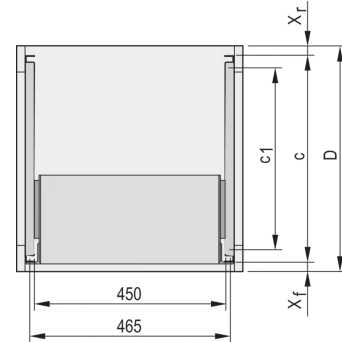

## 24562-452 TELESCOPIC SLIDES C-PROFILE FOR CABINET-FOR FITTING EURORACK, 900 MM

### KEY FEATURES

For mounting 84 HP wide subracks in the 19" plane

Loading capacity: 25 kg per pair

The guiding profile (1) is matched to the fixing dimension in the cabinet (it is bolted to the 19" profile of the cabinet); the adaptor Rail (3) is matched to the depth and fixing dimension on the subrack (it is inserted into the guiding profile like a telescopic slide)

### PRODUCT ATTRIBUTES

Product Type: Telescopic Slide

Product Family: Eurorack

Type: C Profile

Depth: 900 mm

Package Quantity: 2

### ADDITIONAL PRODUCT DETAILS

Telescopic slides-with-guiding profile-for fitting in cabinets with 25 kg load capacity.

No protection against extraction, no stop at full extension.

The reinforcement Rail and the C-Rails have been tested in accordance with the Russian atomic energy authority GAN standards.