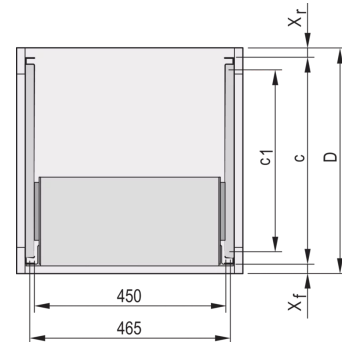

## 24562-446 TELESCOPIC SLIDES C-PROFILE FOR CABINET-FOR FITTING LABRACK, 250 MM

### KEY FEATURES

For mounting 84 HP wide subracks in the 19" plane

Loading capacity: 25 kg per pair

The guiding profile (1) is matched to the fixing dimension in the cabinet (it is bolted to the 19" profile of the cabinet); the adaptor Rail (3) is matched to the depth and fixing dimension on the subrack (it is inserted into the guiding profile like a telescopic slide)

### PRODUCT ATTRIBUTES

Product Type: Telescopic Slide

Product Family: Labrack

Type: C Profile

Depth: 250 mm

Package Quantity: 2

### ADDITIONAL PRODUCT DETAILS

Telescopic slides-with-guiding profile-for fitting in cabinets with 25 kg load capacity.

No protection against extraction, no stop at full extension.

The reinforcement Rail and the C-Rails have been tested in accordance with the Russian atomic energy authority GAN standards.