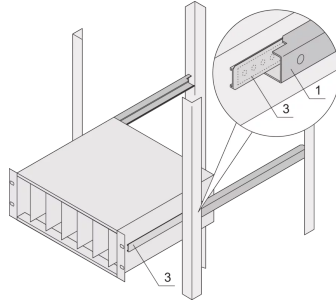

## 24562-446 TELESCOPIC SLIDES C-PROFILE FOR CABINET-FOR FITTING LABRACK, 250 MM

### KEY FEATURES

For mounting 84 HP wide subracks in the 19" plane

Loading capacity: 25 kg per pair

The guiding profile (1) is matched to the fixing dimension in the cabinet (it is bolted to the 19" profile of the cabinet); the adaptor Rail (3) is matched to the depth and fixing dimension on the subrack (it is inserted into the guiding profile like a telescopic slide)

### PRODUCT ATTRIBUTES

Product Type: Telescopic Slide

Product Family: Labrack

Type: C Profile

Depth: 250 mm

Package Quantity: 2

### ADDITIONAL PRODUCT DETAILS

Telescopic slides-with-guiding profile-for fitting in cabinets with 25 kg load capacity.

No protection against extraction, no stop at full extension.

The reinforcement Rail and the C-Rails have been tested in accordance with the Russian atomic energy authority GAN standards.