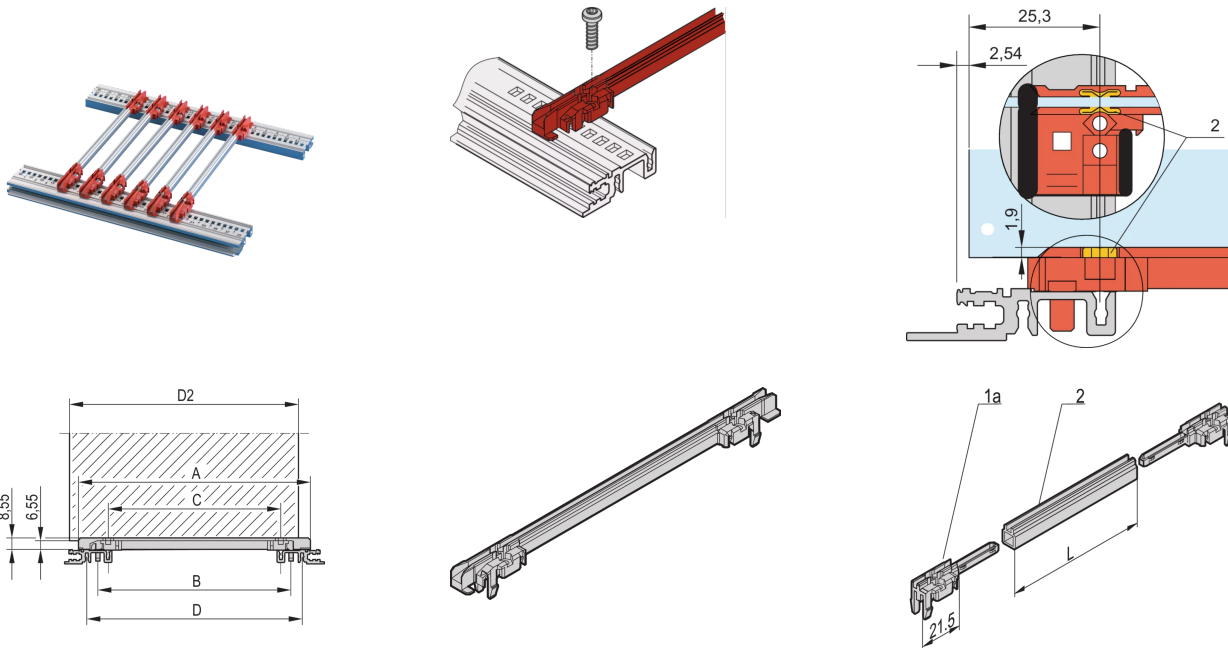

24560-380 GUIDE RAIL STANDARD TYPE, GROOVE WIDTH 2 MM, 340 MM, RED/SILVER, 10 PIECES

KEY FEATURES

Plastic guide rail, standard type

Guide rails can be clipped into horizontal rails (Al extrusion) or into 1.5-mm-thick plates

Storage temperature: from -40°C...-130°C

The optional ESD clip for can be fitted into guide rails and ensures conductive contact between PCB and horizontal rail both on the solder side and on the component side.

PRODUCT ATTRIBUTES

Product Type: Guide Rail

Type: Standard

Works With: Subracks; Cases; Chassis

Board Depth: 340 mm

Length: 340 mm

Groove Width: 2

Material: Plastic; Aluminum

Color: Red; Silver

Depth: 340 mm

ADDITIONAL PRODUCT DETAILS

The plastic guide rail for PCBs or plug-in units of the type Standard, forms a reliable interface between the subrack mechanics and the sub-assemblies. The guide rails can additionally be bolted to the horizontal rail or 1.5 mm thick plates for higher shock and vibration requirements. Guide rail can be optional equipped with a ESD clip, which ensures conductive contact between PCB and horizontal rail. Suitable for RatiopacPRO/-AIR, PropacPRO, CompacPRO and EuropacPRO.