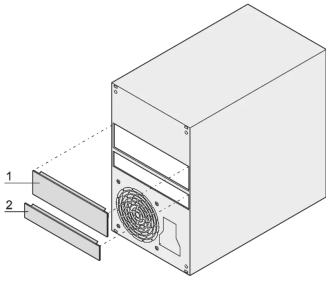

24496-122 DRIVE DISC COVER FOR SLIM LINE DRIVE

KEY FEATURES

Front panel is clipped into drive unit cut-out with clamping device

PRODUCT ATTRIBUTES

Product Type: Cover

Works With: Systems

ADDITIONAL PRODUCT DETAILS

Cover to close the cutout of a optical drive bay when drive is not installed.

North America

All locations

+1.763.422.2661

Chat with us:

schroff.nvent.com

Europe

Straubenhardt, Germany