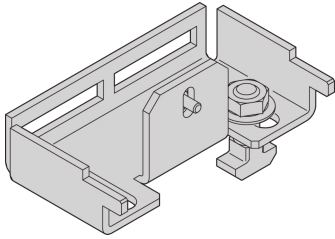

**SCHROFF**

## 23130-433 TOP COVER RAISING PROFILE ASSEMBLY KIT

### KEY FEATURES

---

Suitable for one top cover raising profile

### PRODUCT ATTRIBUTES

---

Product Type: Assembly Kit

Type: Top Cover Profile

Works With: Aisle Containment

Material: Steel

Finish: Aluminum-Zinc Plated