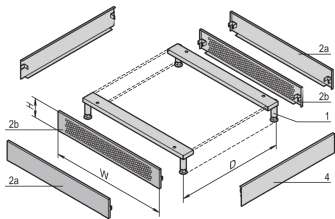

23130-362 VARISTAR SIDE TRIM FOR PLINTH, 1100D

KEY FEATURES

Not intended for use with castors

Removable trim allows cable ducting from all sides

PRODUCT ATTRIBUTES

Product Type: Cabinet/Rack Panel

Product Family: Varistar

Type: Base Plinth Side Trim

Material: Steel

Color: Black Grey

Color Code: RAL 7021

Height: 100 mm

Width: 1100 mm

Depth: 1100 mm

Package Quantity: 1