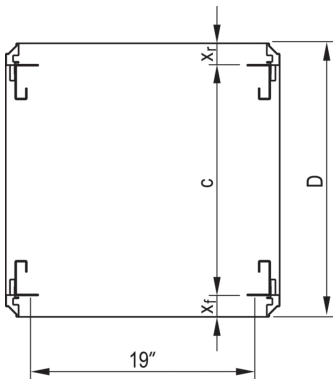

## KEY FEATURES

---

Depth-adjustable in 25 mm increments

In accordance with IEC-60297-1 (DIN-41-494, Part-1)

Assembly in 600 mm wide cabinets directly on the frame

St, 2 mm, at 800 mm width adapter bracket for reduced width is necessary, for partial-height mounting depth members are necessary

Dimensions are printed in U increments (1 ... 47 U)

Subsequent assembly possible