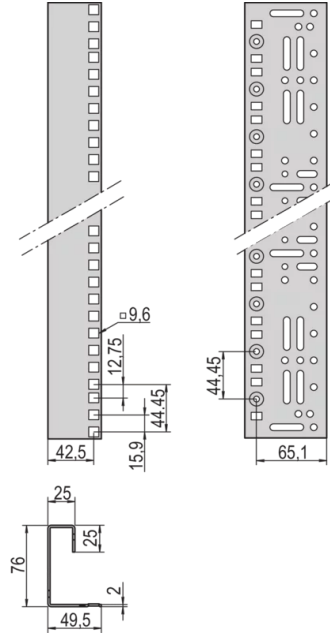

## KEY FEATURES

---

Depth-adjustable in 25 mm increments

In accordance with IEC-60297-1 (DIN-41-494, Part-1)

Assembly in 600 mm wide cabinets directly on the frame

St, 2 mm, at 800 mm width adapter bracket for reduced width is necessary, for partial-height mounting depth members are necessary

Dimensions are printed in U increments (1 ... 47 U)

Subsequent assembly possible

## PRODUCT ATTRIBUTES

---

Product Type: Slide Mount

Product Family: Varistar

Material: Steel

Finish: Aluminum-Zinc Plated

Rack Height: 47 U

Height: 2200 mm

## ADDITIONAL PRODUCT DETAILS

---

Slide mount with adjustable increments.

For 19" partial-height mounting depth members are necessary.

Metric panel/slide mounts available on request.