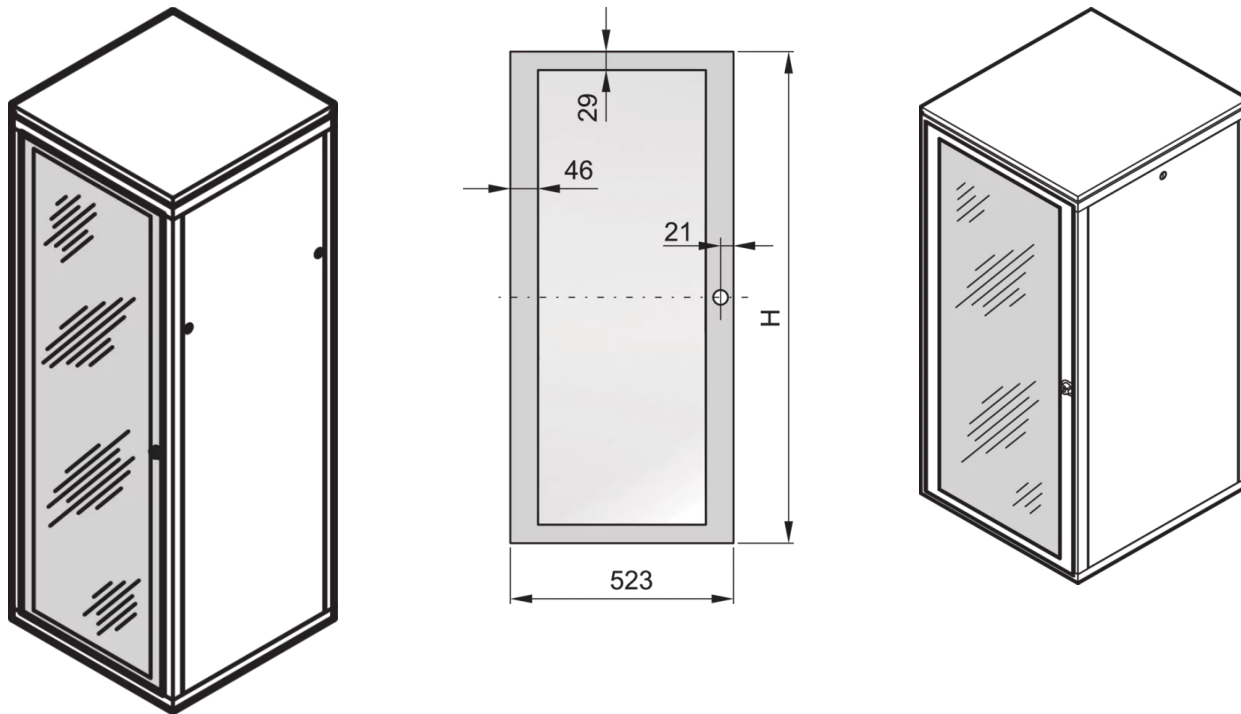

23117-011 EURORACK GLAZED DOOR WITH ACRYLIC GLASS, RAL 7021, 29 U  
600W

**KEY FEATURES**

Acrylic window, 2 mm

Safety lock with two keys

Opening angle 120°

RAL 7021

Door frame, Al, 2 mm

Can be mounted on all four sides

**PRODUCT ATTRIBUTES**

Product Type: Cabinet Door

Product Family: Eurorack

Type: Glass Door

Color: Black Grey

Color Code: RAL 7021

Rack Height: 29 U

Height: 1311 mm

Width: 600 mm

## ADDITIONAL PRODUCT DETAILS

---

Glass door with opening angle 120°: Safety lock with two keys or 180°: Lever handle.