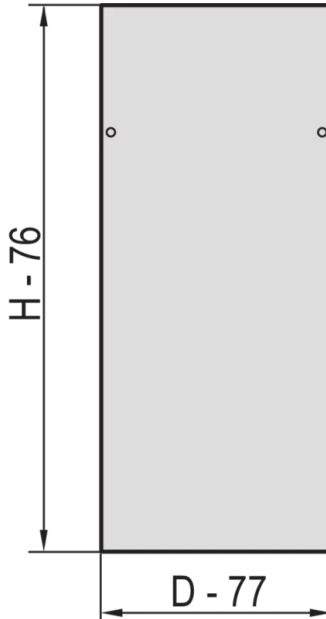

22117-994 EURORACK SIDE PANEL WITH SIDE PANEL CATCHES, RAL 7021, 20 U 800D

KEY FEATURES

Assembly to frame with 2 side panel catches

St, 1 mm

PRODUCT ATTRIBUTES

Product Type: Cabinet/Rack Panel

Product Family: Eurorack

Type: Side Panel

Color: Black Grey

Color Code: RAL 7021

Rack Height: 20 U

Height: 998 mm

Depth: 800 mm

ADDITIONAL PRODUCT DETAILS

Steel Side Panels for aluminum frame with quick fastner for easy mounting and installation.