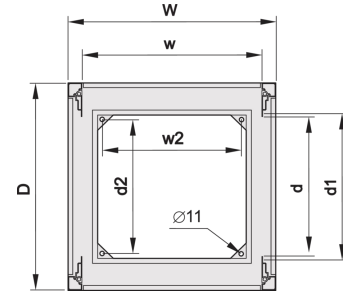

22117-986 EURORACK UNIVERSAL CABINET FRAME, 20 U 600W 800D

KEY FEATURES

Finish: RAL 7021

Screw-fixed, frame Al die-cast, uprights Al extrusion

Other dimensions available on request

19" plane, depth-adjustable in 25 mm increments, can be assembled with depth members and 19" panel/slide mounts

Height: 998 mm

Width: 600 mm

Depth: 800 mm

Static Load: 400 kg

ADDITIONAL PRODUCT DETAILS

Screw-fixed, frame Al die-cast, uprights Al extrusion.

CERTIFICATIONS

North America