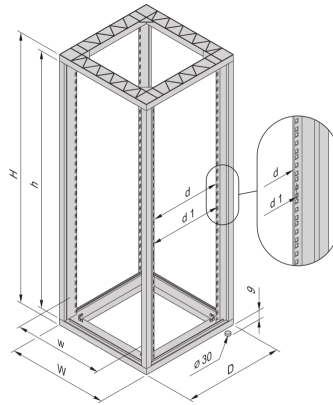

22117-986 EURORACK UNIVERSAL CABINET FRAME, 20 U 600W 800D

KEY FEATURES

Finish: RAL 7021

Screw-fixed, frame Al die-cast, uprights Al extrusion

Other dimensions available on request

19" plane, depth-adjustable in 25 mm increments, can be assembled with depth members and 19" panel/slide mounts

Height: 998 mm

Width: 600 mm

Depth: 800 mm

Static Load: 400 kg

ADDITIONAL PRODUCT DETAILS

Screw-fixed, frame Al die-cast, uprights Al extrusion.

CERTIFICATIONS

North America