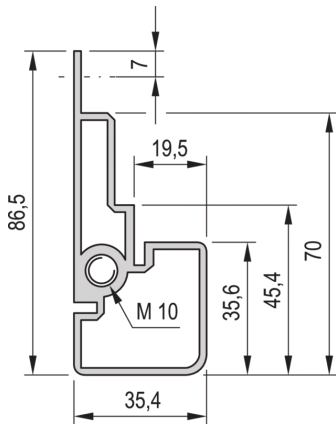

22117-986 EURORACK UNIVERSAL CABINET FRAME, 20 U 600W 800D

KEY FEATURES

Finish: RAL 7021

Screw-fixed, frame Al die-cast, uprights Al extrusion

Other dimensions available on request

19" plane, depth-adjustable in 25 mm increments, can be assembled with depth members and 19" panel/slide mounts

Height: 998 mm

Width: 600 mm

Depth: 800 mm

Static Load: 400 kg

ADDITIONAL PRODUCT DETAILS

Screw-fixed, frame Al die-cast, uprights Al extrusion.

CERTIFICATIONS

North America