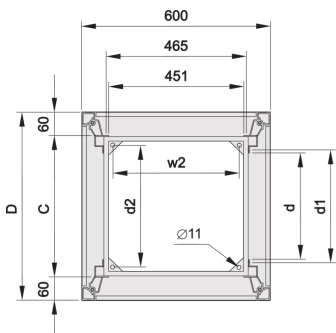

22117-977 EURORACK 19" CABINET FRAME, 20 U 600W 600D

KEY FEATURES

Bolted, frame Al diecast, upright Al extrusion

Fixed spacing between front and rear 19" plane

Finish: RAL 7021

PRODUCT ATTRIBUTES

Product Type: Cabinet/Rack Frame

Product Family: Eurorack

Type: Standard

Frame Material: Aluminum

Color: Black Grey

Color Code: RAL 7021

Rack Height: 20 U

Height: 998 mm

Width: 600 mm

Depth: 600 mm

Static Load: 400 kg

ADDITIONAL PRODUCT DETAILS

Fixed spacing between front and rear 19" plane.

CERTIFICATIONS

North America

All locations
+1.763.422.2661
Chat with us:
schroff.nvent.com

Europe