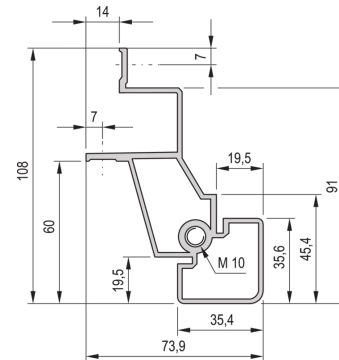

22117-977 EURORACK 19" CABINET FRAME, 20 U 600W 600D

KEY FEATURES

Bolted, frame Al diecast, upright Al extrusion

Fixed spacing between front and rear 19" plane

Finish: RAL 7021

PRODUCT ATTRIBUTES

Product Type: Cabinet/Rack Frame

Product Family: Eurorack

Type: Standard

Frame Material: Aluminum

Color: Black Grey

Color Code: RAL 7021

Rack Height: 20 U

Height: 998 mm

Width: 600 mm

Depth: 600 mm

Static Load: 400 kg

ADDITIONAL PRODUCT DETAILS

Fixed spacing between front and rear 19" plane.

CERTIFICATIONS

North America

All locations
+1.763.422.2661
Chat with us:
schroff.nvent.com

Europe