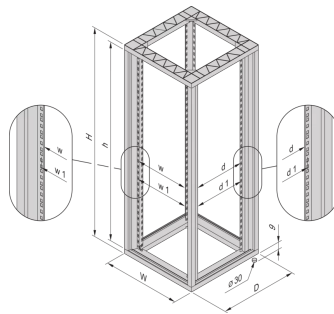

22117-977 EURORACK 19" CABINET FRAME, 20 U 600W 600D

KEY FEATURES

Bolted, frame Al diecast, upright Al extrusion

Fixed spacing between front and rear 19" plane

Finish: RAL 7021

PRODUCT ATTRIBUTES

Product Type: Cabinet/Rack Frame

Product Family: Eurorack

Type: Standard

Frame Material: Aluminum

Color: Black Grey

Color Code: RAL 7021

Rack Height: 20 U

Height: 998 mm

Width: 600 mm

Depth: 600 mm

Static Load: 400 kg

ADDITIONAL PRODUCT DETAILS

Fixed spacing between front and rear 19" plane.

CERTIFICATIONS

North America

All locations
+1.763.422.2661
Chat with us:
schroff.nvent.com

Europe