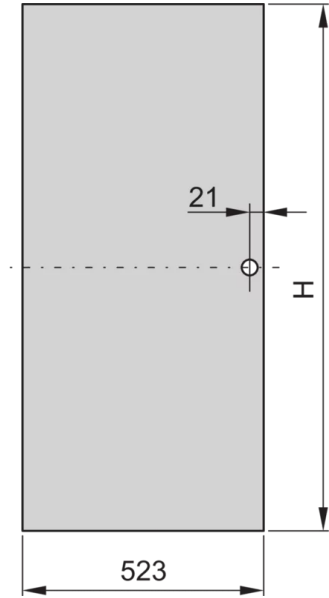

22117-973 EURORACK STEEL DOOR, 180° OPENING ANGLE, RAL 7021, 43 U  
600W

**KEY FEATURES**

Can be mounted on all four sides

St, 1 mm

**PRODUCT ATTRIBUTES**

Product Type: Cabinet Door

Product Family: Eurorack

Type: Steel Door

Color: Black Grey

Color Code: RAL 7021

Rack Height: 43 U

Height: 2020 mm

Width: 600 mm