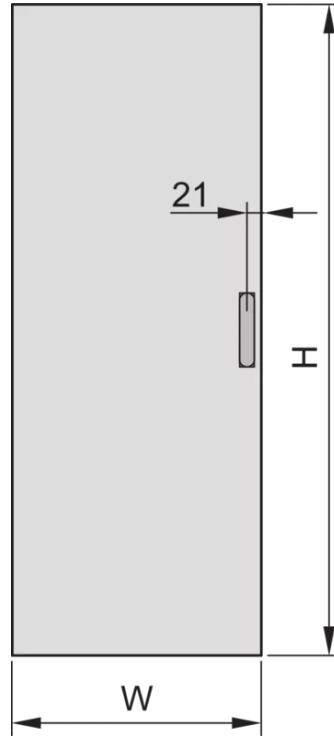

22117-973 EURORACK STEEL DOOR, 180° OPENING ANGLE, RAL 7021, 43 U  
600W

**KEY FEATURES**

Can be mounted on all four sides

St, 1 mm

**PRODUCT ATTRIBUTES**

Product Type: Cabinet Door

Product Family: Eurorack

Type: Steel Door

Color: Black Grey

Color Code: RAL 7021

Rack Height: 43 U

Height: 2020 mm

Width: 600 mm

## ADDITIONAL PRODUCT DETAILS

---

Steel door for Aluminum frame cabinets with 120° mobility and mountable on all 4 sides. The door comes with lever handle and safety locks and keys.