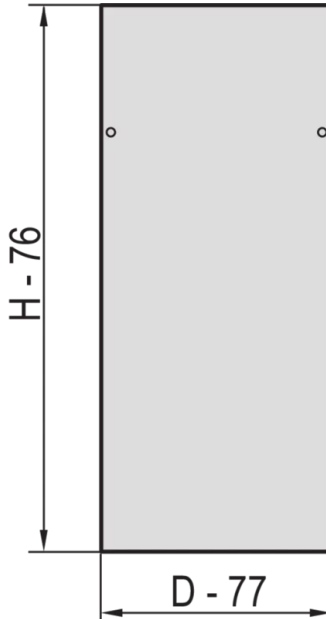

22117-960 EURORACK SIDE PANEL WITH SIDE PANEL CATCHES, RAL 7021, 34 U
900D

KEY FEATURES

Assembly to frame with 2 side panel catches

St, 1 mm

PRODUCT ATTRIBUTES

Product Type: Cabinet/Rack Panel

Product Family: Eurorack

Type: Side Panel

Color: Black Grey

Color Code: RAL 7021

Rack Height: 34 U

Height: 1567 mm

Depth: 900 mm

ADDITIONAL PRODUCT DETAILS

Steel Side Panels for aluminum frame with quick fastner for easy mounting and installation.