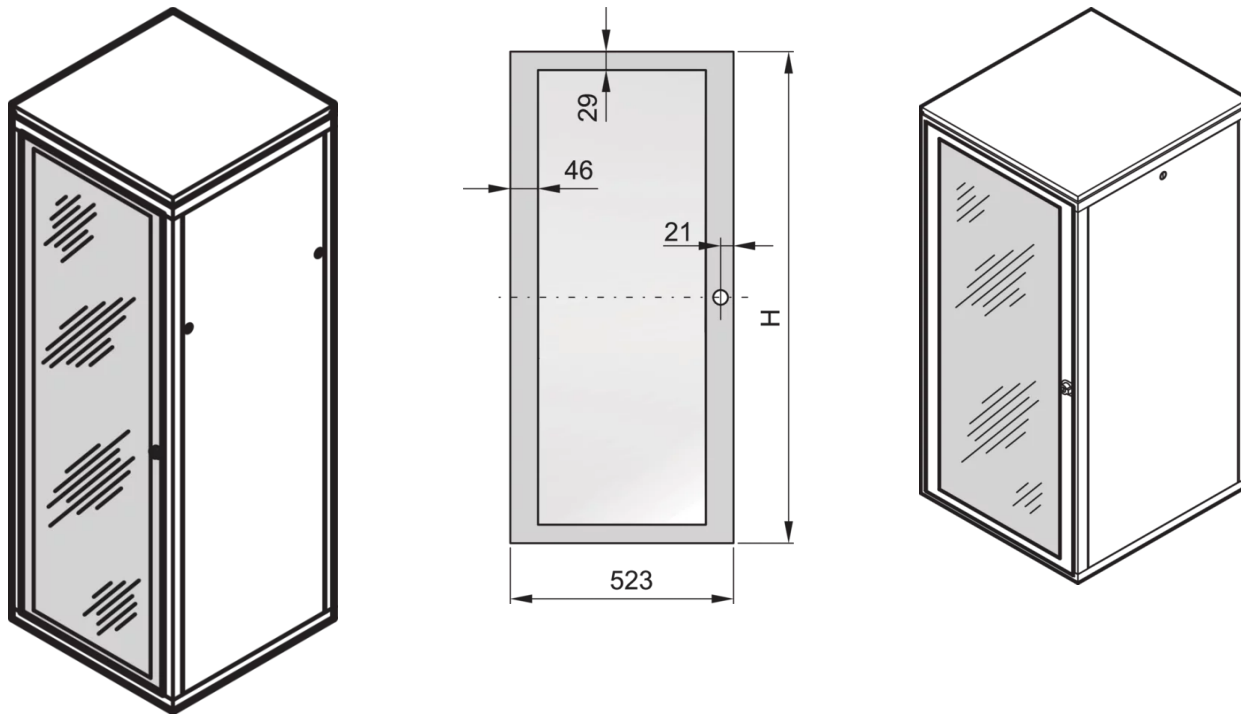

22117-950 EURORACK GLAZED DOOR WITH ACRYLIC GLASS, RAL 7021, 43 U
800W

KEY FEATURES

Acrylic window, 2 mm

Safety lock with two keys

Opening angle 120°

RAL 7021

Door frame, Al, 2 mm

Can be mounted on all four sides

PRODUCT ATTRIBUTES

Product Type: Cabinet Door

Product Family: Eurorack

Type: Glass Door

Color: Black Grey

Color Code: RAL 7021

Rack Height: 43 U

Height: 2020 mm

Width: 800 mm

ADDITIONAL PRODUCT DETAILS

Glass door with opening angle 120°: Safety lock with two keys or 180°: Lever handle.

CERTIFICATIONS

North America

All locations

+1.763.422.2661

Chat with us: