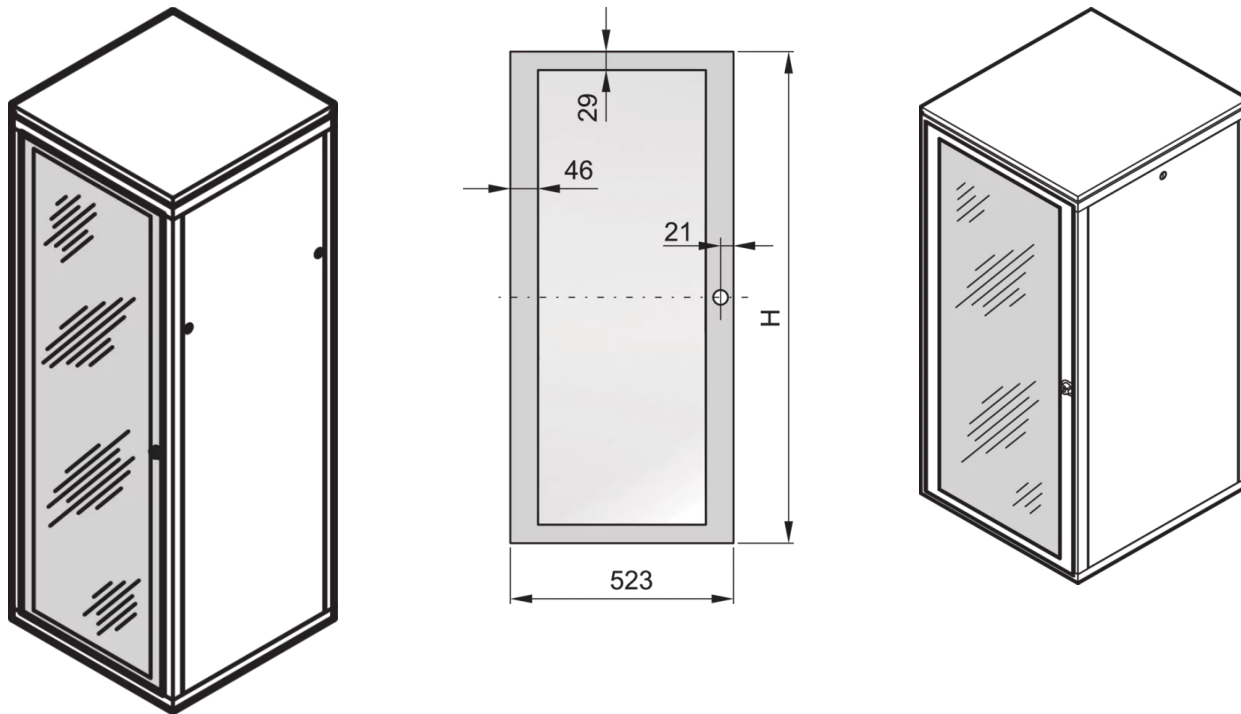

22117-949 EURORACK GLAZED DOOR WITH ACRYLIC GLASS, RAL 7021, 43 U
600W

KEY FEATURES

Acrylic window, 2 mm

Safety lock with two keys

Opening angle 120°

RAL 7021

Door frame, Al, 2 mm

Can be mounted on all four sides

PRODUCT ATTRIBUTES

Product Type: Cabinet Door

Product Family: Eurorack

Type: Glass Door

Color: Black Grey

Color Code: RAL 7021

Rack Height: 43 U

Height: 2020 mm

Width: 600 mm

ADDITIONAL PRODUCT DETAILS

Glass door with opening angle 120°: Safety lock with two keys or 180°: Lever handle.

CERTIFICATIONS

North America

All locations

+1.763.422.2661

Chat with us: