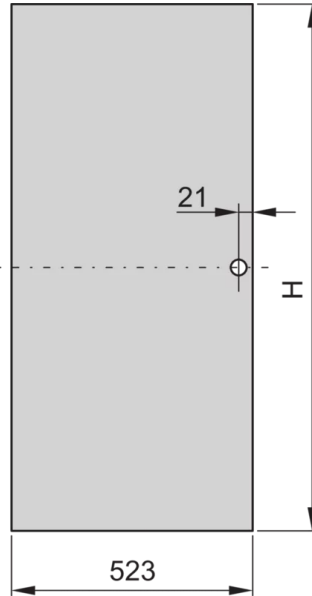

22117-934 EURORACK STEEL DOOR, 120° OPENING ANGLE, RAL 7021, 16 U
600W

KEY FEATURES

Can be mounted on all four sides

St, 1 mm

PRODUCT ATTRIBUTES

Product Type: Cabinet Door

Product Family: Eurorack

Type: Steel Door

Color: Black Grey

Color Code: RAL 7021

Rack Height: 16 U

Height: 733 mm

Width: 553 mm

ADDITIONAL PRODUCT DETAILS

Steel door for Aluminum frame cabinets with 120° mobility and mountable on all 4 sides. The door comes with lever handle and safety locks and keys.