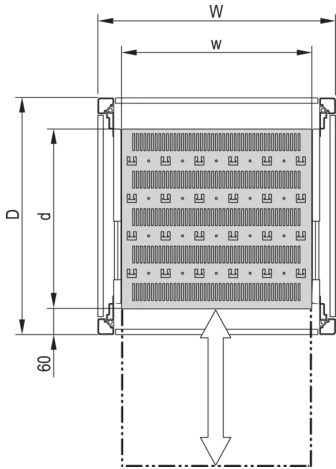

22117-858 EURORACK SHELF, TELESCOPIC, FOR UNIVERSAL FRAME, 800W 600D

KEY FEATURES

Load-carrying capacity: 50-kg

Fixing type: Telescopic slides suspended in cabinet uprights (shelf can be bolted on)

PRODUCT ATTRIBUTES

Product Type: Shelf

Product Family: Eurorack

Type: Telescopic Shelf

Width: 800 mm

Depth: 600 mm

ADDITIONAL PRODUCT DETAILS

Full depth telescopic shelf for Universal Aluminum Frame with load capacity of 50 kg and designed for easy mounting and installation.