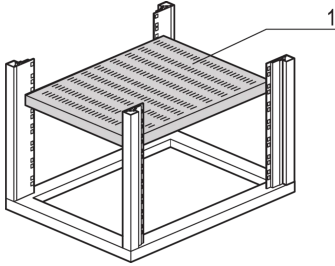

22117-850 EURORACK SHELF, STATIONARY, FOR UNIVERSAL FRAME, 800W 800D

KEY FEATURES

Load-carrying capacity 75 kg

Assembly: Snap-in and screw-fixed directly in universal upright

PRODUCT ATTRIBUTES

Product Type: Shelf

Product Family: Eurorack

Type: Stationary Shelf

Width: 800 mm

Depth: 800 mm

ADDITIONAL PRODUCT DETAILS

Full depth Stationary shelf for Universal Aluminum Frame with load capacity of 75 kg and designed for easy mounting and installation.