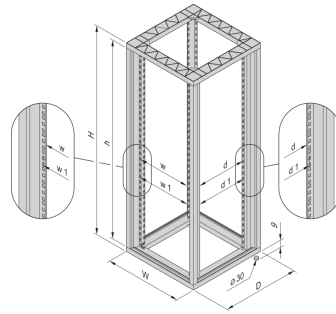

22117-775 EURORACK 19" CABINET FRAME, 38 U 600W 600D

KEY FEATURES

Bolted, frame Al diecast, upright Al extrusion

Fixed spacing between front and rear 19" plane

Finish: RAL 7021

PRODUCT ATTRIBUTES

Product Type: Cabinet/Rack Frame

Product Family: Eurorack

Type: Standard

Frame Material: Aluminum

Color: Black Grey

Color Code: RAL 7021

Rack Height: 38 U

Height: 1798 mm

Width: 600 mm

Depth: 600 mm

Static Load: 400 kg

ADDITIONAL PRODUCT DETAILS

Fixed spacing between front and rear 19" plane.

CERTIFICATIONS

North America

All locations
+1.763.422.2661
Chat with us:
schroff.nvent.com

Europe