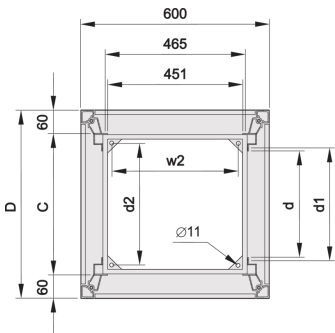

22117-775 EURORACK 19" CABINET FRAME, 38 U 600W 600D

KEY FEATURES

Bolted, frame Al diecast, upright Al extrusion

Fixed spacing between front and rear 19" plane

Finish: RAL 7021

PRODUCT ATTRIBUTES

Product Type: Cabinet/Rack Frame

Product Family: Eurorack

Type: Standard

Frame Material: Aluminum

Color: Black Grey

Color Code: RAL 7021

Rack Height: 38 U

Height: 1798 mm

Width: 600 mm

Depth: 600 mm

Static Load: 400 kg

ADDITIONAL PRODUCT DETAILS

Fixed spacing between front and rear 19" plane.

CERTIFICATIONS

North America

All locations
+1.763.422.2661
Chat with us:
schroff.nvent.com

Europe