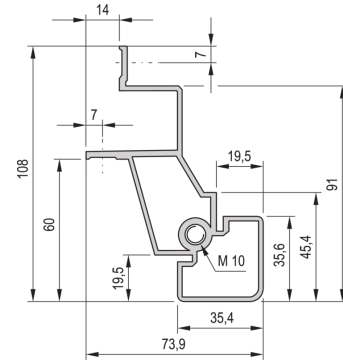

22117-775 EURORACK 19" CABINET FRAME, 38 U 600W 600D

KEY FEATURES

Bolted, frame Al diecast, upright Al extrusion

Fixed spacing between front and rear 19" plane

Finish: RAL 7021

PRODUCT ATTRIBUTES

Product Type: Cabinet/Rack Frame

Product Family: Eurorack

Type: Standard

Frame Material: Aluminum

Color: Black Grey

Color Code: RAL 7021

Rack Height: 38 U

Height: 1798 mm

Width: 600 mm

Depth: 600 mm

Static Load: 400 kg

ADDITIONAL PRODUCT DETAILS

Fixed spacing between front and rear 19" plane.

CERTIFICATIONS

North America

All locations
+1.763.422.2661
Chat with us:
schroff.nvent.com

Europe