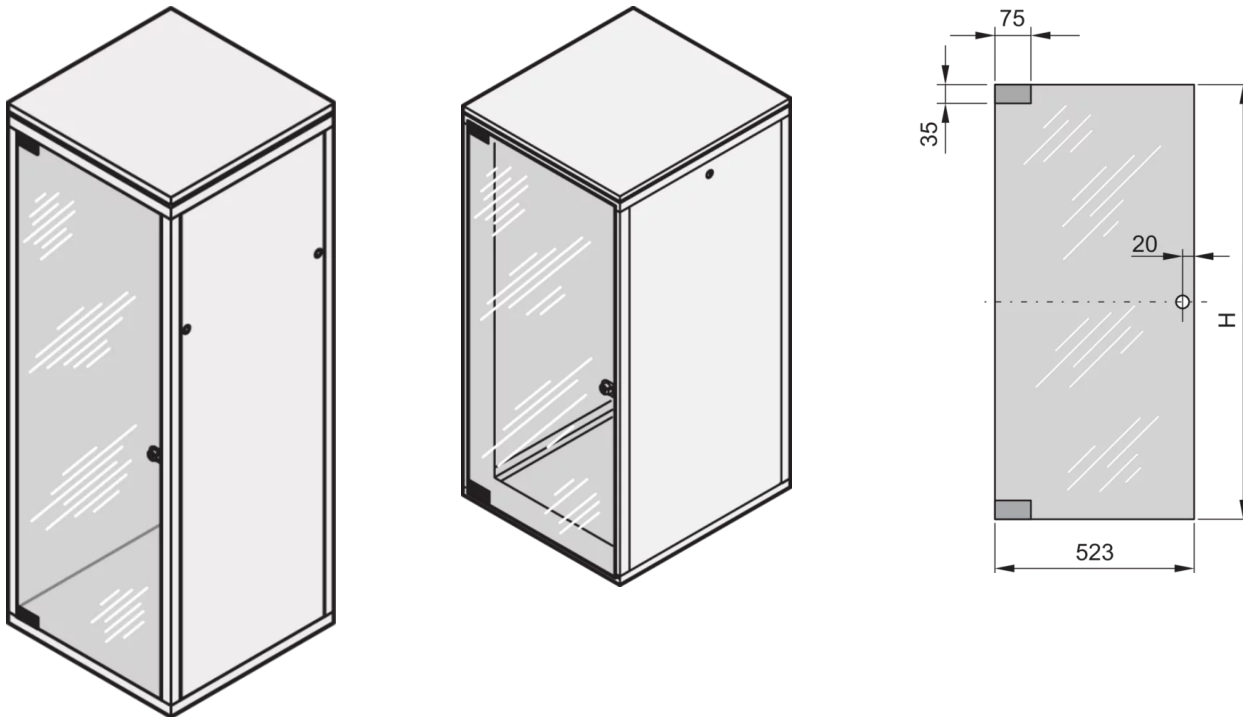

22117-239 EURORACK GLASS DOOR, 180° OPENING ANGLE, 29 U 600W

KEY FEATURES

Can be mounted on all four sides

Glass, smoke gray, Security, 6 mm

PRODUCT ATTRIBUTES

Product Type: Cabinet Door

Product Family: Eurorack

Type: Glass Door

Color: Black Grey

Color Code: RAL 7021

Rack Height: 29 U

Height: 1398 mm

Width: 600 mm

North America

All locations
+1.763.422.2661
Chat with us:
schroff.nvent.com