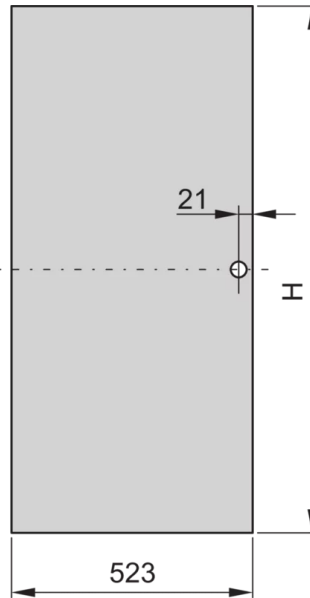

22117-192 EURORACK STEEL DOOR, 180° OPENING ANGLE, RAL 7035, 47 U
600W

KEY FEATURES

Can be mounted on all four sides

St, 1 mm

PRODUCT ATTRIBUTES

Product Type: Cabinet Door

Product Family: Eurorack

Type: Steel Door

Color: Light Grey

Color Code: RAL 7035

Rack Height: 47 U

Height: 2198 mm

Width: 800 mm

ADDITIONAL PRODUCT DETAILS

Steel door for Aluminum frame cabinets with 120° mobility and mountable on all 4 sides. The door comes with lever handle and safety locks and keys.