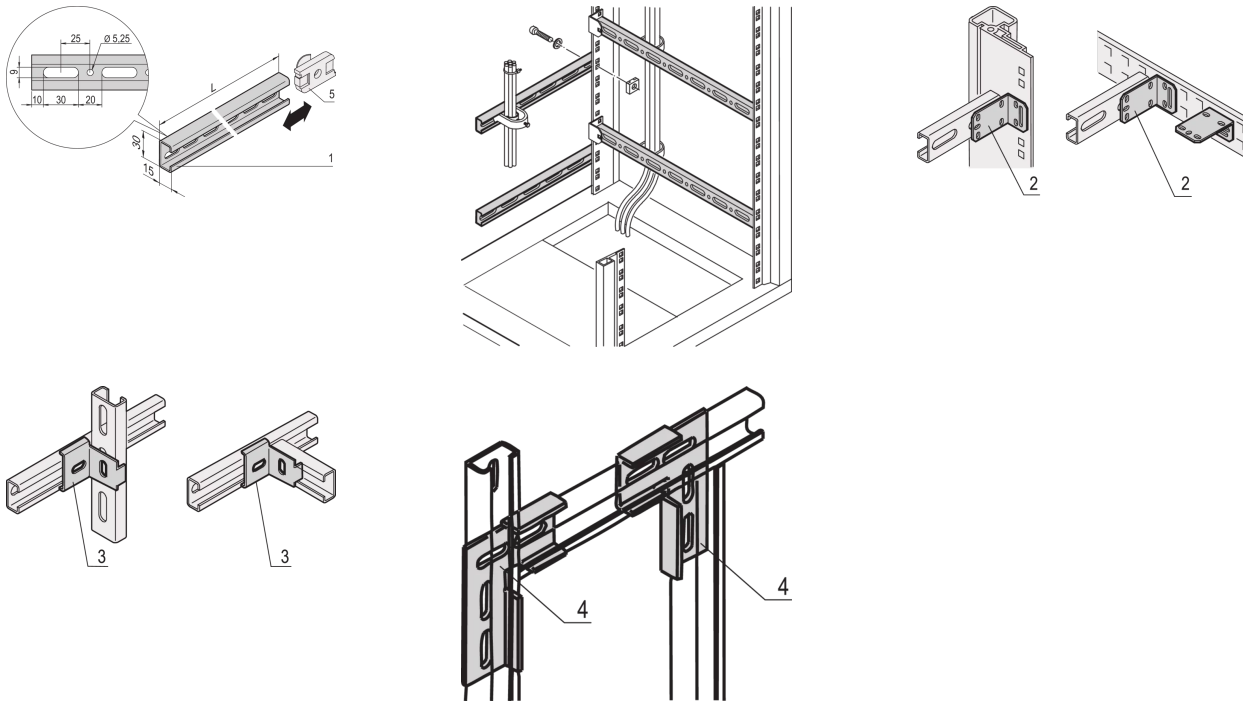

22114-461 LABRACK C-RAIL FOR 19" STATIONARY 39 U

KEY FEATURES

For assembly to the vertical uprights on the right and left hand side of the 19" plane; especially suited for cable eyes

PRODUCT ATTRIBUTES

Product Type: C-Rail

Product Family: Labrack

Rack Height: 39 U

Length: 1650 mm

ADDITIONAL PRODUCT DETAILS

For assembly to the vertical uprights on the right and left hand side of the 19" plane; especially suited for cable eyes.