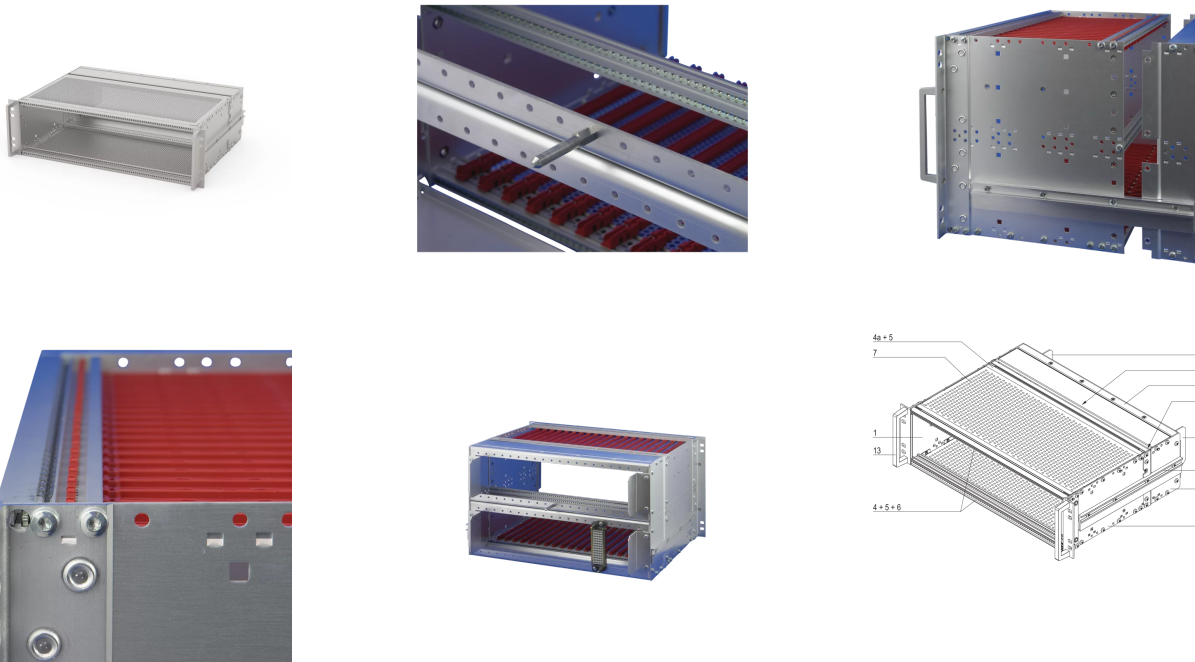

## 21500-030 EUROPACPRO 19" SUBRACK KIT FOR RAILWAY, SHIELDED, SNCF, 3 U, 84 HP, 320 MM

### KEY FEATURES

SNCF listed, EuropacPRO-fer, tested to NF F 61-005 and NF F 60-002

The 19" bracket is firmly fixed to the side panel (tox-cold welded) and is especially suited for high mechanical stresses (vibration resistance)

Lateral support bars to NFF standard facilitate insertion of subrack into the (cabinet) frame. The double 19" screwing position adds to additionally safety (NFF standard)

IP 20, in accordance with IEC 60529

## PRODUCT ATTRIBUTES

---

Product Type: Subrack/Chassis

Rack Height: 3 U

Rack Width: 84 HP

Depth: 320 mm

For Mounting: Backplane

Board Depth: 220 mm