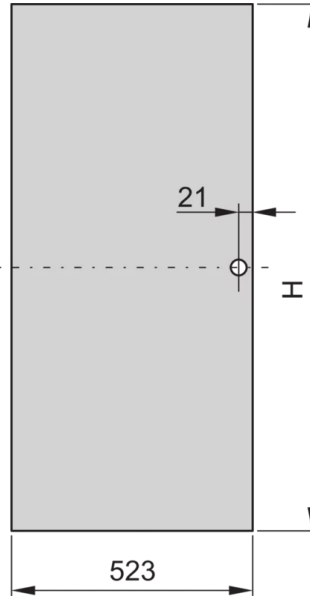

21117-184 EURORACK STEEL DOOR, 120° OPENING ANGLE, RAL 7035, 16 U
600W

KEY FEATURES

Can be mounted on all four sides

St, 1 mm

PRODUCT ATTRIBUTES

Product Type: Cabinet Door

Product Family: Eurorack

Type: Steel Door

Color: Light Grey

Color Code: RAL 7035

Rack Height: 16 U

Height: 733 mm

Width: 553 mm

ADDITIONAL PRODUCT DETAILS

Steel door for Aluminum frame cabinets with 120° mobility and mountable on all 4 sides. The door comes with lever handle and safety locks and keys.