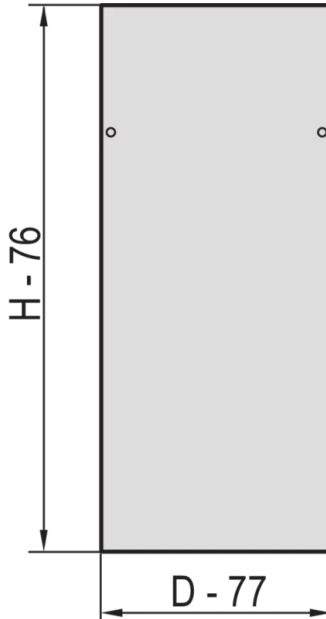

21117-182 EURORACK SIDE PANEL WITH SIDE PANEL CATCHES, RAL 7035, 47 U
900D

KEY FEATURES

Assembly to frame with 2 side panel catches

St, 1 mm

PRODUCT ATTRIBUTES

Product Type: Cabinet/Rack Panel

Product Family: Eurorack

Type: Side Panel

Color: Light Grey

Color Code: RAL 7035

Rack Height: 47 U

Height: 2198 mm

Depth: 900 mm

ADDITIONAL PRODUCT DETAILS

Steel Side Panels for aluminum frame with quick fastner for easy mounting and installation.