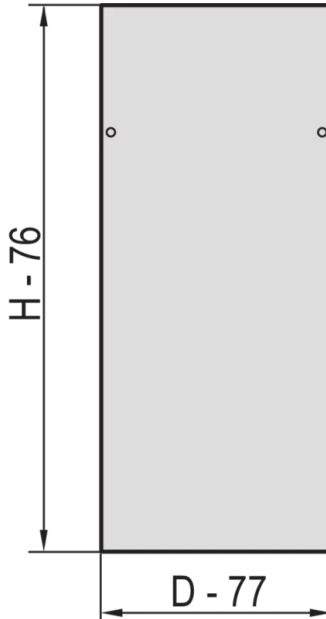

21117-171 EURORACK SIDE PANEL WITH SIDE PANEL CATCHES, RAL 7035, 38 U
800D

KEY FEATURES

Assembly to frame with 2 side panel catches

St, 1 mm

PRODUCT ATTRIBUTES

Product Type: Cabinet/Rack Panel

Product Family: Eurorack

Type: Side Panel

Color: Light Grey

Color Code: RAL 7035

Rack Height: 38 U

Height: 1798 mm

Depth: 800 mm

ADDITIONAL PRODUCT DETAILS

Steel Side Panels for aluminum frame with quick fastner for easy mounting and installation.