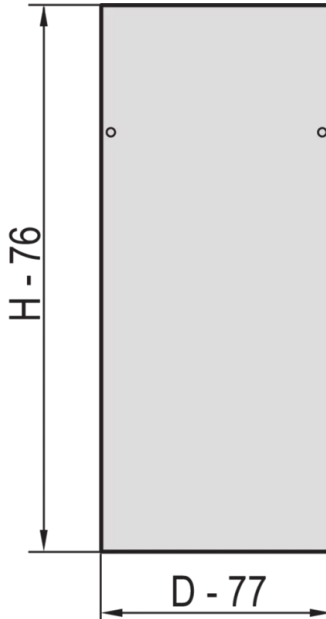

21117-170 EURORACK SIDE PANEL WITH SIDE PANEL CATCHES, RAL 7035, 34 U 800D

KEY FEATURES

Assembly to frame with 2 side panel catches

St, 1 mm

PRODUCT ATTRIBUTES

Product Type: Cabinet/Rack Panel

Product Family: Eurorack

Type: Side Panel

Color: Light Grey

Color Code: RAL 7035

Rack Height: 34 U

Height: 1567 mm

Depth: 800 mm

ADDITIONAL PRODUCT DETAILS

Steel Side Panels for aluminum frame with quick fastner for easy mounting and installation.