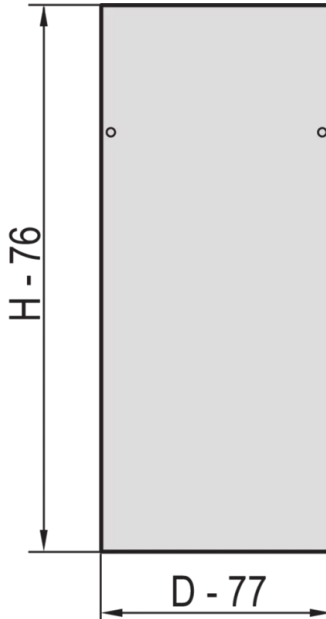

21117-161 EURORACK SIDE PANEL WITH SIDE PANEL CATCHES, RAL 7035, 34 U
600D

KEY FEATURES

Assembly to frame with 2 side panel catches

St, 1 mm

PRODUCT ATTRIBUTES

Product Type: Cabinet/Rack Panel

Product Family: Eurorack

Type: Side Panel

Color: Light Grey

Color Code: RAL 7035

Rack Height: 34 U

Height: 1567 mm

Depth: 600 mm

ADDITIONAL PRODUCT DETAILS

Steel Side Panels for aluminum frame with quick fastner for easy mounting and installation.