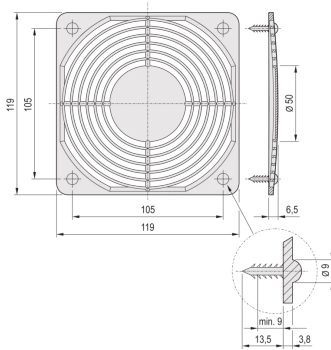

## 21102-015 PROTECTIVE GRILLE ASSEMBLY KIT FOR METAL GRILLE