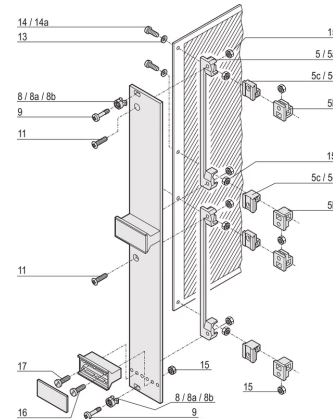

### KEY FEATURES

Sleeve guides the collar screw when fastening the front panel

Sleeve is inserted into the elongated hole of the front panel

Height: 6 mm

Material: PA6

Width: 6.8 mm