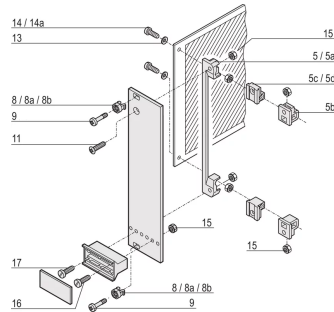

### KEY FEATURES

Sleeve guides the collar screw when fastening the front panel

Sleeve is inserted into the elongated hole of the front panel

Height: 6 mm

Material: PA6

Width: 6.8 mm