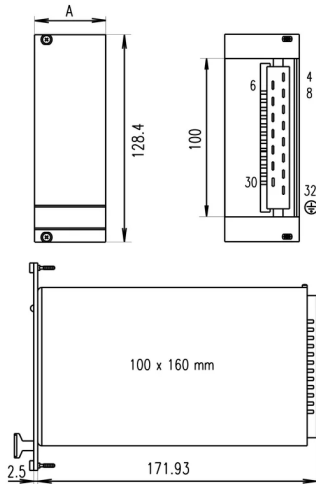

SCHROFF

21005-478 PSU FRONT PANEL FOR PSG, DUAL, 3 U, 14 HP, SHIELDED, 2.5 MM, AL, FRONT ANODIZED, REAR CONDUCTIVE

## PRODUCT ATTRIBUTES

Accessory Type: Front panel

Works With: 19" Power Supplies

Material: Aluminum

Front Finish: Anodized

Rear Finish: Conductive

Treated Edges: No

Rack Height: 3 U

Rack Width: 14 HP

Height: 128.4 mm

Width: 70.78 mm

Depth: 2.5 mm

Package Quantity: 1