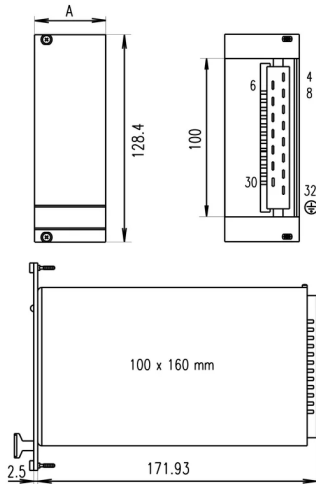

SCHROFF

21005-473 PSU FRONT PANEL FOR PSM, SINGLE, 3 U, 10 HP, SHIELDED, 2.5 MM, AL, FRONT ANODIZED, REAR CONDUCTIVE

## PRODUCT ATTRIBUTES

Accessory Type: Front panel

Works With: 19" Power Supplies

Material: Aluminum

Front Finish: Anodized

Rear Finish: Conductive

Treated Edges: No

Rack Height: 3 U

Rack Width: 10 HP

Height: 128.4 mm

Width: 50.46 mm

Depth: 2.5 mm

Package Quantity: 1