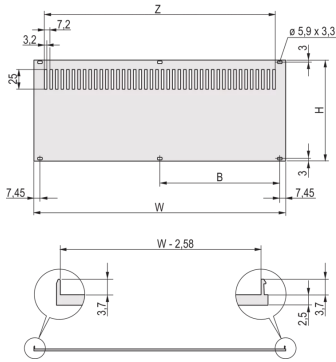

20848-634 REAR PANEL FOR RATIOACPRO/PROPACPRO, PERFORATED, RETROFIT SHIELDING, TEXTILE, 3 U, 42 HP

**KEY FEATURES**

Rear panel, Al, 2.5 mm, front: anodized, rear: conductive; unshielded

Enables mounting on horizontal rails

**PRODUCT ATTRIBUTES**

Product Type: Side Panel

Product Family: RatiopacPRO; RatiopacPRO AIR

Type: Rear Panel

Rack Height: 3 U

Rack Width: 42 HP

Material: Aluminum

Package Quantity: 1

Height: 123.4 mm

Width: 213 mm

**ADDITIONAL PRODUCT DETAILS**

The perforated rear panel, Al, 2.5 mm is unshielded. The rear side is conductive.

**North America**

All locations  
+1.763.422.2661  
Chat with us:  
[schroff.nvent.com](https://schroff.nvent.com)