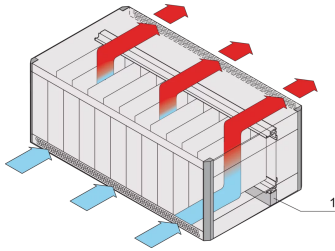

20833-351 RATIOACPRO AIR SEALING, SELF-ADHESIVE SEAL, 42 HP

KEY FEATURES

The air sealing closes the space between the rear horizontal rail and base plate

The self-adhesive seal can be glued onto the base plate

PRODUCT ATTRIBUTES

Product Type: Air Guide

Product Family: RatiopacPRO AIR

Works With: Cases

Rack Width: 42 HP

Material: Polyethylene

Package Quantity: 1

Length: 218.4 mm

ADDITIONAL PRODUCT DETAILS

The Self-adhesive seal closes the space between the rear horizontal rail and base plate to avoid an air short cut in RatiopacPRO Air case.

Rear panel with fans or fan tray for radial fans review the RatiopacPRO accesories catalog.