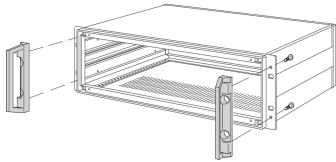

20828-127 FRONT HANDLES 3 U

**KEY FEATURES**

Load-carrying capacity 35 kg per pair

**PRODUCT ATTRIBUTES**

Product Type: Handle

Type: Static

Works With: Chassis

Material: Aluminum

Color: Grey

Static Load: 35 kg

Package Quantity: 2

**ADDITIONAL PRODUCT DETAILS**

The front handles can be assembled to the Inpac Cases and enable an easier assembly of the case into a cabinet. The holes with enable a mouting of the handles have to be drilled by the user.