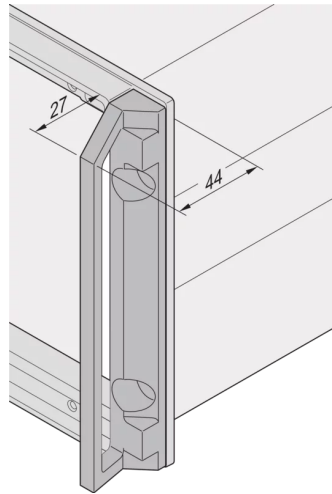

20828-127 FRONT HANDLES 3 U

**KEY FEATURES**

Load-carrying capacity 35 kg per pair

**PRODUCT ATTRIBUTES**

Product Type: Handle

Type: Static

Works With: Chassis

Material: Aluminum

Color: Grey

Static Load: 35 kg

Package Quantity: 2

**ADDITIONAL PRODUCT DETAILS**

The front handles can be assembled to the Inpac Cases and enable an easier assembly of the case into a cabinet. The holes with enable a mouting of the handles have to be drilled by the user.