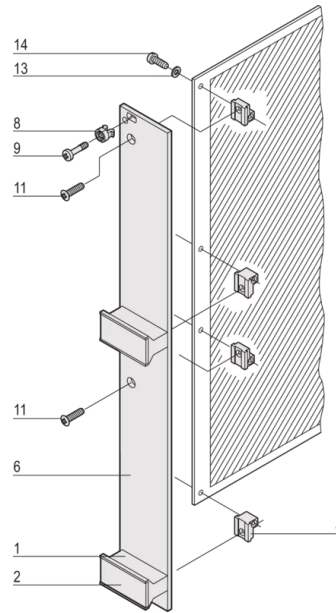

20818-028 PLUG-IN UNIT KIT WITH TRAPEZOID HANDLE, UNSHIELDED, GREY, 6 U, 8 HP

**KEY FEATURES**

Flat front panel

Handle without extraction function

**PRODUCT ATTRIBUTES**

Product Type: Front Panel

Type: Front Panel with Handle (PIU)

Handle Type: Trapezoid, Static

Mounting: Screw-on Front

EMC Shielding: No

Material: Aluminum

Front Finish: Anodized

Rear Finish: Passivated

Treated Edges: No

Rack Height: 6 U

Height: 261.8 mm

Rack Width: 8 HP

Width: 40.3 mm

Complies With: EN 45545-2, R22-R24, HL3; IEC 60297-3-101

Flammability Rating: UL® 94V-0

Package Quantity: 1

## ADDITIONAL PRODUCT DETAILS

Plug-in unit, with static handle and the flat front panel. The grey handle is assembled on the front panel.