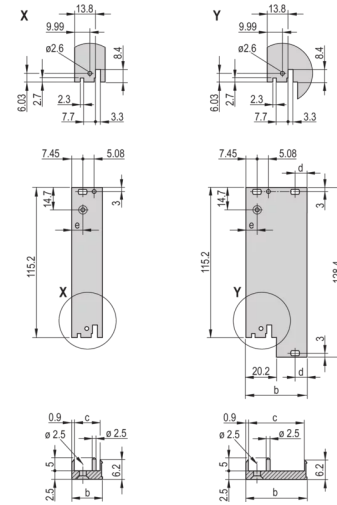

20817-864 PLUG-IN UNIT KIT WITH EXTRACTION HANDLE TYPE 2, UNSHIELDED, GREY, 3 U, 8 HP

KEY FEATURES

Front panel, flat, unshielded

Handle with extraction function

PRODUCT ATTRIBUTES

Product Type: Front Panel

Type: Front Panel with Handle (PIU)

Handle Type: Trapezoid, Type 2

Mounting: Screw-on Front

EMC Shielding: No

Material: Aluminum

Front Finish: Anodized

Rear Finish: Passivated

Treated Edges: No

Rack Height: 3 U

Height: 128.4 mm