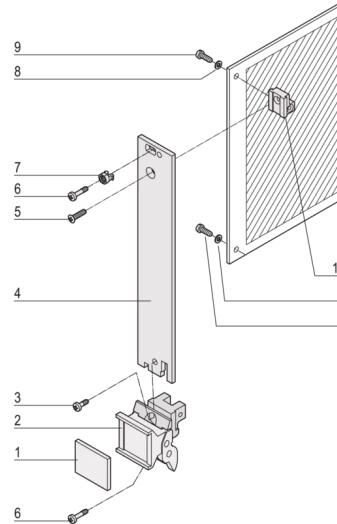

### KEY FEATURES

Front panel, flat, unshielded

Handle with extraction function

Rear Finish: Passivated

Treated Edges: No

Rack Height: 3 U

Height: 128.4 mm

Rack Width: 8 HP

Width: 40.3 mm

Complies With: EN 45545-2, R22-R24, HL3; IEC 60297-3-101; IEEE 1101.1/11

Flammability Rating: UL® 94V-0