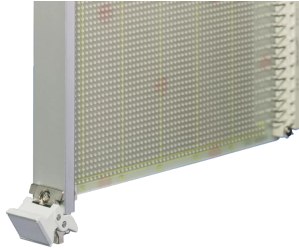

### KEY FEATURES

Front panel, flat, unshielded

Handle with extraction function

### PRODUCT ATTRIBUTES

Product Type: Front Panel

Type: Front Panel with Handle (PIU)

Handle Type: Trapezoid, Type 2

Mounting: Screw-on Front

EMC Shielding: No

Material: Aluminum

Front Finish: Anodized

Rear Finish: Passivated

Treated Edges: No

Rack Height: 3 U

Height: 128.4 mm

Rack Width: 8 HP

Width: 40.3 mm

Complies With: EN 45545-2, R22-R24, HL3; IEC 60297-3-101; IEEE 1101.1/11

Flammability Rating: UL® 94V-0