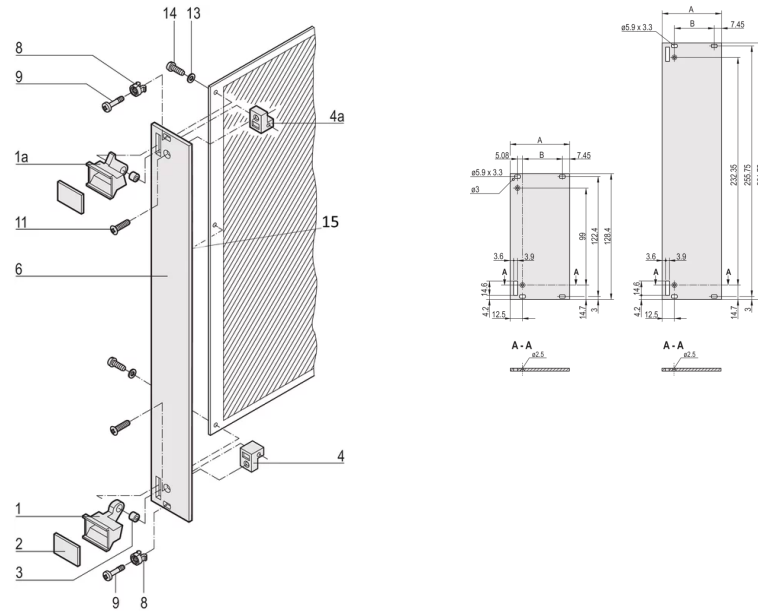

### KEY FEATURES

Front panel, flat, unshielded

Handle with extraction function

Rear Finish: Passivated

Treated Edges: No

Rack Height: 6 U

Height: 261.8 mm

Rack Width: 8 HP

Width: 40.3 mm

Complies With: EN 45545-2, R22-R24, HL3; IEC 60297-3-101; IEEE 1101.1/11

Flammability Rating: UL® 94V-0