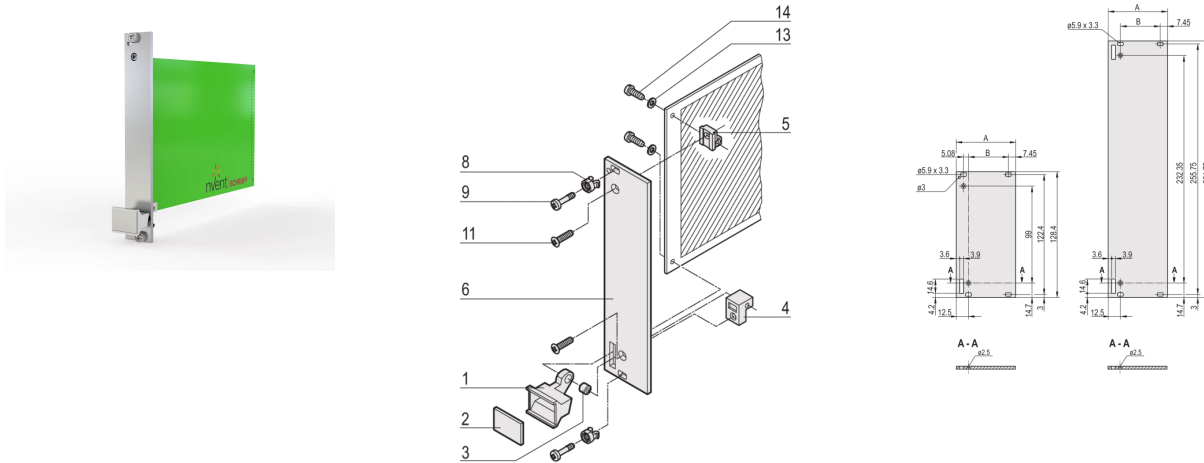

## KEY FEATURES

Front panel, flat, unshielded

Handle with extraction function

## PRODUCT ATTRIBUTES

Product Type: Front Panel

Type: Front Panel with Handle (PIU)

Handle Type: Trapezoid, Type 1

Mounting: Screw-on Front

EMC Shielding: No

Material: Aluminum

Front Finish: Anodized

Rear Finish: Passivated

Treated Edges: No

Rack Height: 3 U

Height: 128.4 mm

Rack Width: 7 HP

Width: 35.2 mm

Complies With: EN 45545-2, R22-R24, HL3; IEC 60297-3-101; IEEE 1101.1/11

Flammability Rating: UL® 94V-0