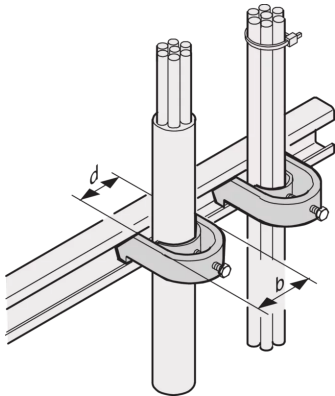

## 20118-776 C-RAIL CABLE SHELL, FOR CABLE BUNDLE 22 ... 26 MM

### KEY FEATURES

---

For mounting of cables on C-profiles and cable support rails

### ADDITIONAL PRODUCT DETAILS

---

C-Rails are for better cable management. Installation generally behind the 19" uprights. They are compatible with standard cable clabs.